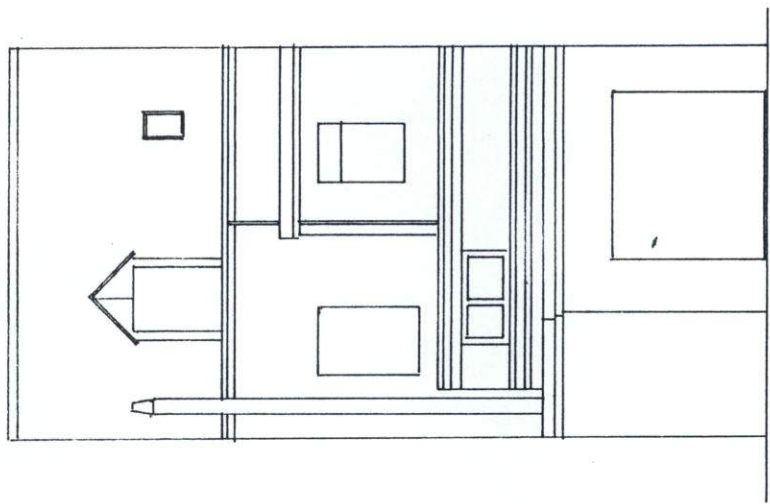

Existing Front Elevation

Proposed Front Elevation

122. Dean Road, South Shields

NE33 4AK.

Scale 1:100

New shopfront to consist white modular section strengthened white UPVC.

Toughened safety glass is to used in critical locations

The Little Chef

Scale 1:50

illuminated projecting signage with the same lettering on both sides

Existing Rear Elevation

Proposed Rear Elevation

The new signage (illuminated to the front) is to be in Red with Black lettering with Aluminium trim.