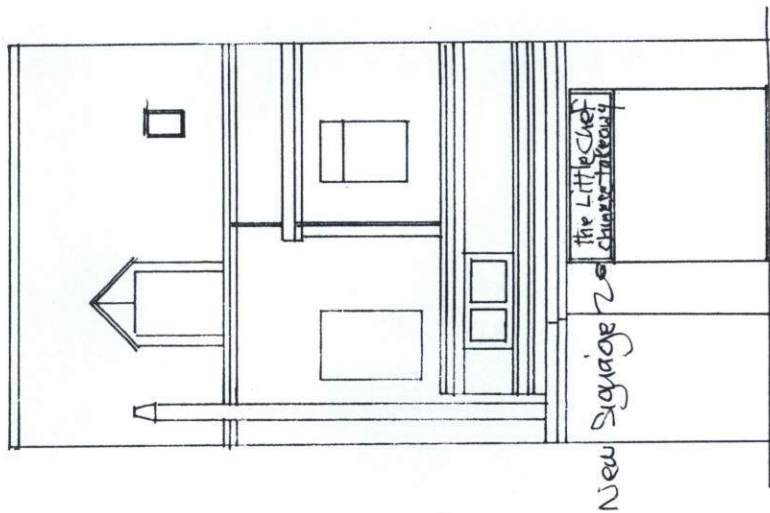

Existing Front Elevation

Proposed Front Elevation

122. Dean Road, South Shields

NE33 4AK.

Scale 1:100

New shopfront to consist white modular section strengthened white UPVC.

Toughened safety glass is to used in critical locations

The Little Chef

Scale 1:50

illuminated projecting signage with the same lettering on both sides

Existing Rear Elevation

Proposed Rear Elevation

The new signage (illuminated to the front) is to be in Red with Black lettering with Aluminium trim.

Signage is to read: The Little Chef

Chinese Takeaway

Tel No

Site location Plan 1:1250.

ST0716 / 15 FUL