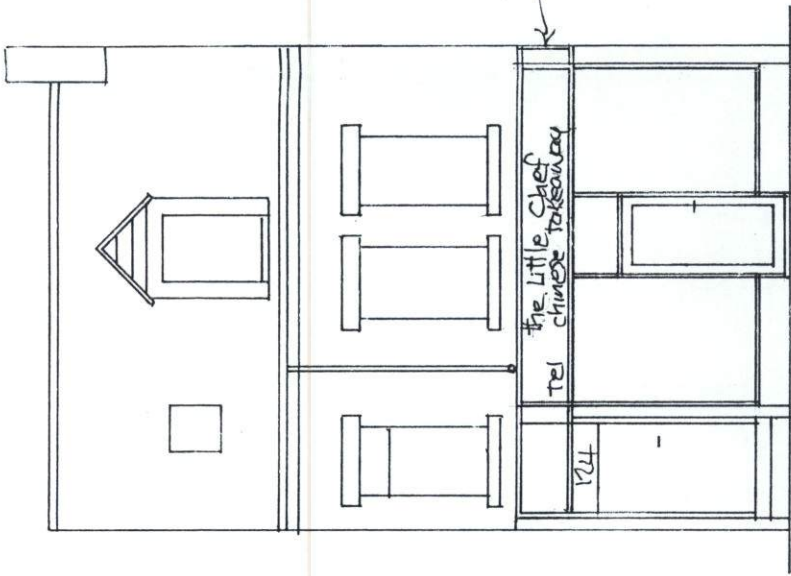

Existing Front Elevation

Proposed Front Elevation

122. Dean Road, South Shields

NE33 4AK.

Scale 1:100

New shopfront to consist white modular section strengthened white UPVC.

Toughened safety glass is to used in critical locations

The Little Chef

Scale 1:50

illuminated projecting signage with the same lettering on both sides

Existing Rear Elevation

Proposed Rear Elevation

The new signage (illuminated to the front) is to be in Red with Black lettering with Aluminium trim.

Signage is to read: The Little Chef

Chinese Takeaway

Tel No

Site location Plan 1:1250.

ST0716 / 15 FUL